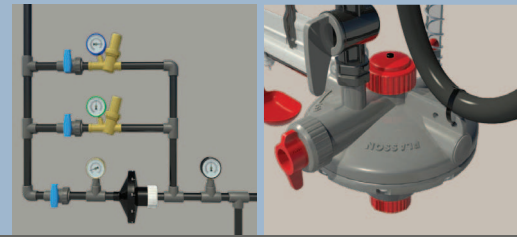

WOD

Water on Demand

24/7 Pressure Management

Plasson's Water on Demand (WOD) allows you to easily control and manage the water pressure in all the drinker lines in your house according to your birds changing demands during a 24 hour period and during the grow-out.

Patent Pending

New!

How does it work?

By easily changing only 2 parts of the Plasson Line Pressure Regulator you can convert all the Pressure Regulators into Pressure Reducers. Now, the management of the water pressure in all drinker lines in the house is achieved from one central location, by using a minimum of 2 types of pre-set Pressure Regulators (for example, one regulator for low to medium pressures and a second regulator for medium to high pressures). This assures the same pressure in all drinker lines and a supply of the required amount of water when your birds demand it.

Manage the pressure during the grow-out

At the beginning of the growing, use the Low –Medium Pressure Regulator and increase the pressure every couple of days according to need. When reaching a medium pressure, switch to the Medium-High Pressure Regulator and continue to increase the pressure until it reaches a high pressure at the end of the growing.

Manage the pressure during a 24 hour period

Switch between the Main Pressure Regulators during the day to increase/decrease the pressure in the lines and fulfill your birds demand for water (in the following example three Main Pressure Regulators are required).