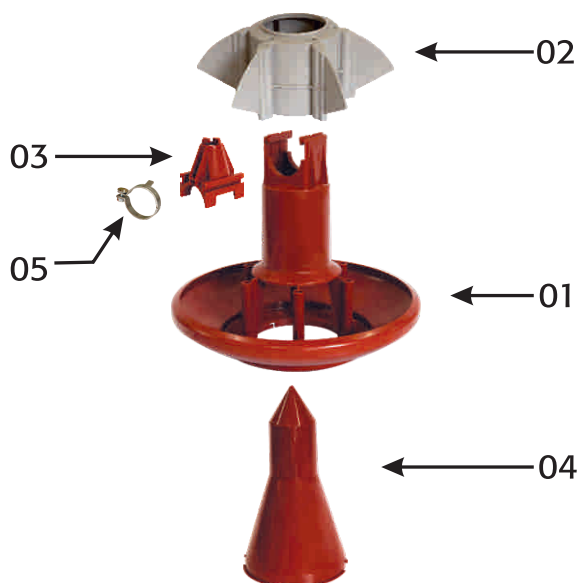

## Feeding System for Males in Breeder Houses

# PLASSON'S *Male Feeder Pan*

Plasson's male feeder pan was developed for males in breeder houses with separate feeding for males and females.

Advantage of Plasson male feeder pan:

- Small feed capacity;
- No restriction access;
- 7 - 9 males per pan;
- No swinging pan;
- Uniform feed distribution;
- Plasson renown plastic quality

### 2310570 – Feeder Pan For Males Com.

Item	Cat. Number	Description	Qty
01	2310122	Feeder pan body w/ level "0" maroon	01
02	2310092	Feeder pan regulator 0-5 gray	01
03	2310121	Feeder pan upper locking maroon	01
04	2310125	High cone for males pan maroon	01
05	2310895	Feeder pan anti rotation bracket set	01